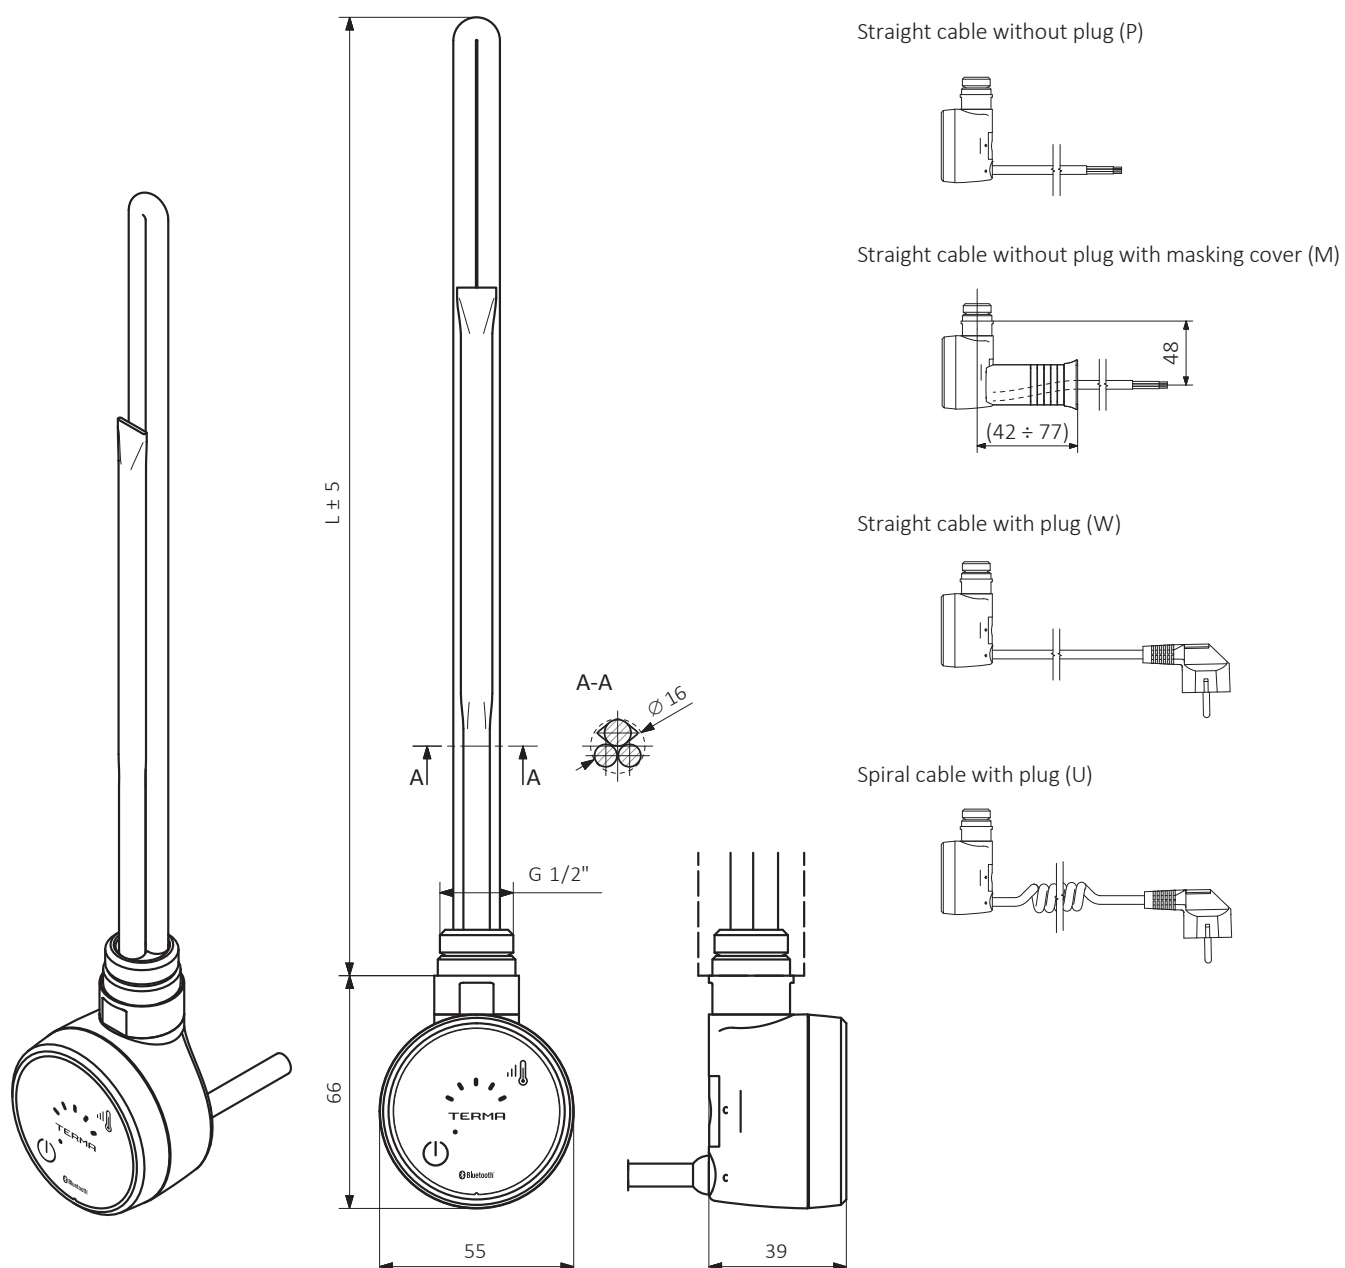

Power code Colour or finish code Cable type and plug code
Model code Packaging code

	Model	Power [W]	Packaging	Colour	Cable Type
WE	MOB MOB MBT MOB + T piece	01 120 02 200 03 300 04 400 06 600 08 800 10 1000 12 1200	T tube	916 White SMA Silver CRO Chrome 905 Black	P Straight cable without plug M Straight cable without plug with masking cover W Straight cable with plug U Spiral cable with plug

L [mm]	315	275	300	335	365	475	565	660
Power [W]	120	200	300	400	600	800	1000	1200